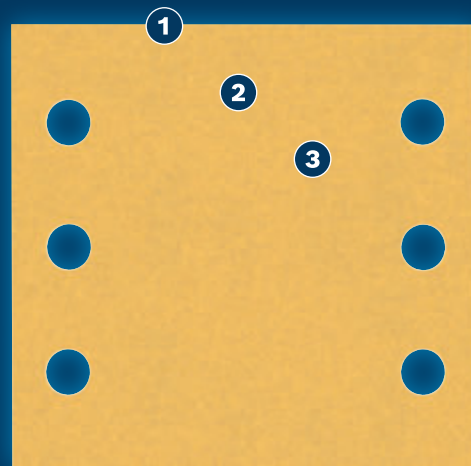

FAST SANDING OF PAINT AND WOOD

EXPERT C470 Sandpaper

EXPERT

- ① Exceptional abrasion with Bosch Surface Structure
- ② Grain alignment during production ensures aggressive cut
- ③ Grain distribution optimised for high-speed sanding

SURFACE
STRUCTURE

UP TO
2x*

* vs. Bosch C420

BOSCH

EXPERT C470 SANDPAPER SET

- ▶ Ideal for highly effective fast sanding of flat surfaces; to remove old paint; or to smooth, prepare and finish surfaces
- ▶ EXPERT Abrasives - the very best for all trades
- ▶ Up to 2x faster than Bosch C420 Sandpaper
- ▶ Just stick it on with hook and loop

PRODUCT PROPERTIES			ORDERING INFORMATION				
Sheet dimensions mm	Grit	Perforation	Packaging type	Pack quantity	Minimum order quantity	Barcode 4 059 952...	Part number
115x140	2x40	6 holes	C1a	10	5	544 519	2 608 901 113
	2x60						
	2x80						
	2x120						
	2x120						
115x107	4x60	6 holes	C1a	10	5	636 184	2 608 901 668
	4x120						
	4x120						