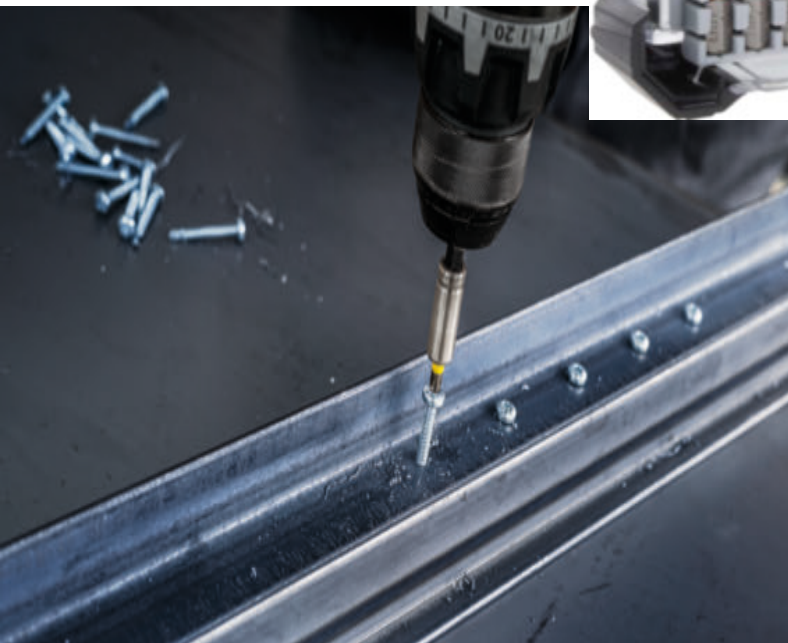

THE EXTRA HARD SET, 50 PCS IS A COMPREHENSIVE PICK AND CLICK SET FOR ALL STANDARD SCREWDRIVING TASKS

- 1 The set includes a magnetic screwdriver handle and bit holder for holding bits securely
- 2 Strong Pick and Click case keeps your bits safe and well organized
- 3 Colour-coded screwdriver bit made from heat-treated S2 modified steel for hardness and resistance to wear