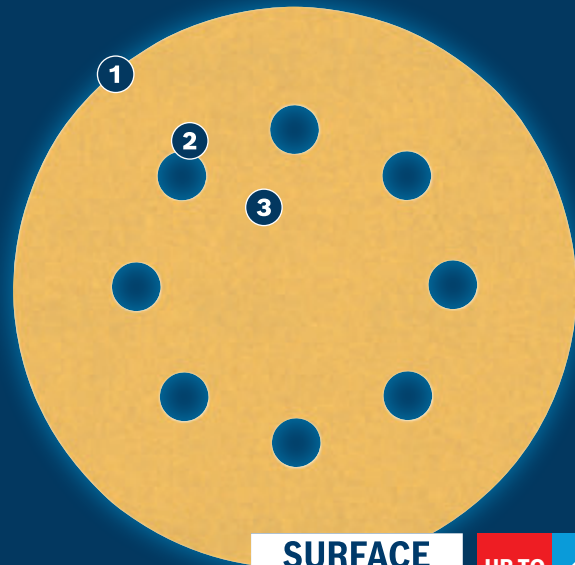

EXPERT

- 1 Exceptional abrasion with Bosch Surface Structure
- 2 Grain alignment during production ensures aggressive cut
- 3 Grain distribution optimised for high-speed sanding

**SURFACE
STRUCTURE**

UP TO
2x*