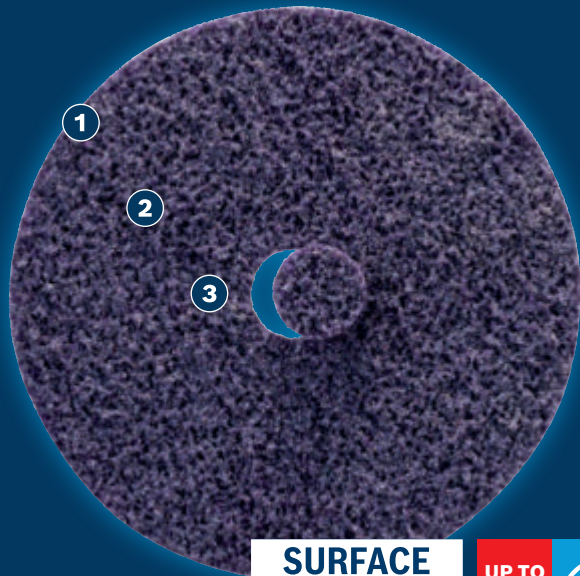

EXPERT

- 1 Exceptional abrasion with Bosch Surface Structure
- 2 Rapid stock removal by high performance grits
- 3 3D structure allows grit through the fleece

**SURFACE
STRUCTURE**

UP TO
4x*

* vs. Bosch R444