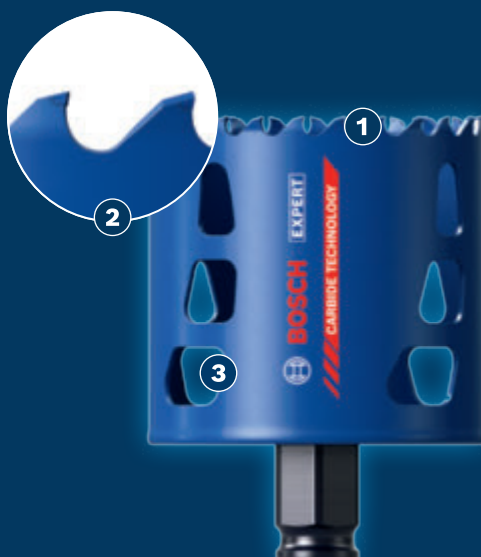

LONG LIFE CUTTING HOLES IN MULTI MATERIAL

EXPERT

- 1 Exceptional durability is built in with Bosch Carbide Technology
- 2 Ground and sharpened fine carbide teeth for strength, durability and precision
- 3 Special slot design for better view and plug ejection

**CARBIDE
TECHNOLOGY**

**UP TO
50x***

* vs. Bosch 2608580408

Video

BOSCH