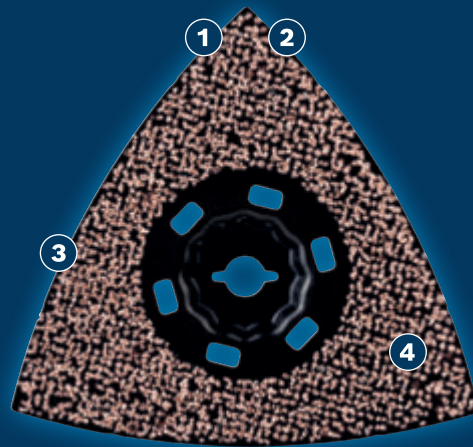

EXPERT

- 1 Exceptional durability is built in with Bosch Carbide Technology
- 2 Delta shape reaches corners while sanding efficiently
- 3 Easy cleaning to maintain best performance
- 4 Sands the narrowest gaps with this extra-thin blade