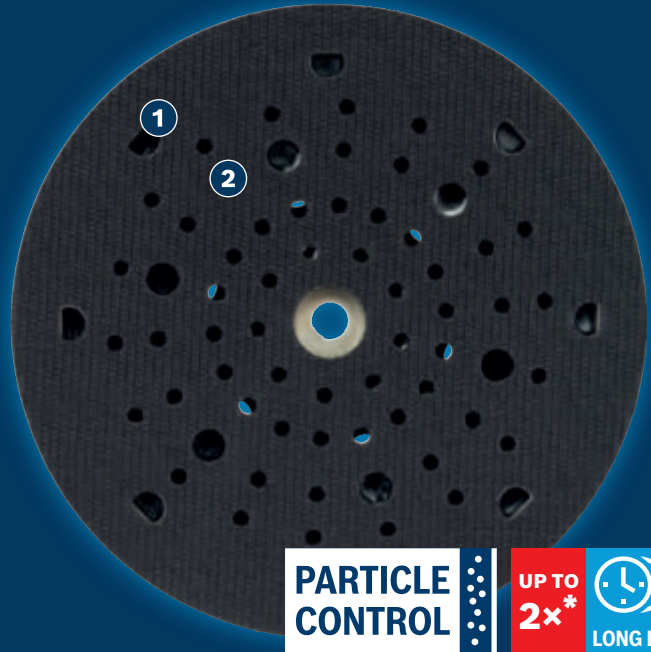

EXPERT

- ① Highly efficient dust removal with Bosch Particle Control
- ② Hole layout offers long life for all sanding sheets

* vs. Bosch 2608601115

BOSCH