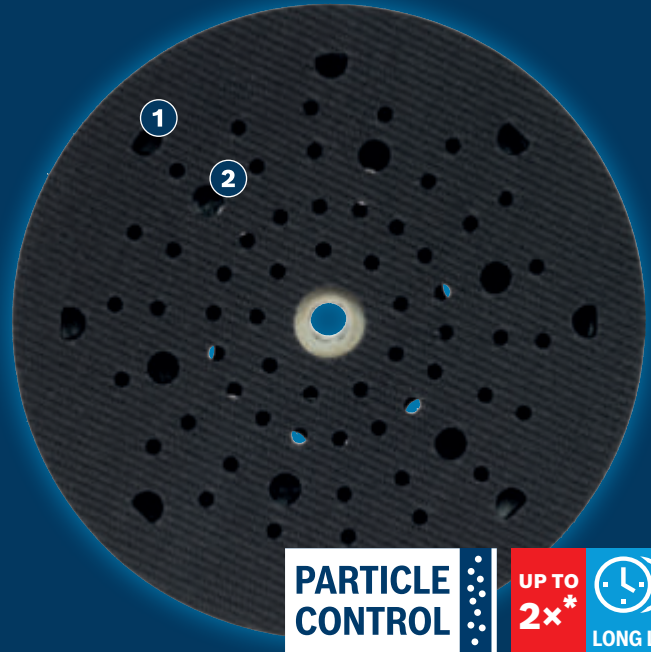

EXPERT

- ① Highly efficient dust removal with Bosch Particle Control
- ② Hole layout offers long life for all sanding sheets

**PARTICLE
CONTROL**

**UP TO
2x***

* vs. Bosch 2608601115

Video

BOSCH