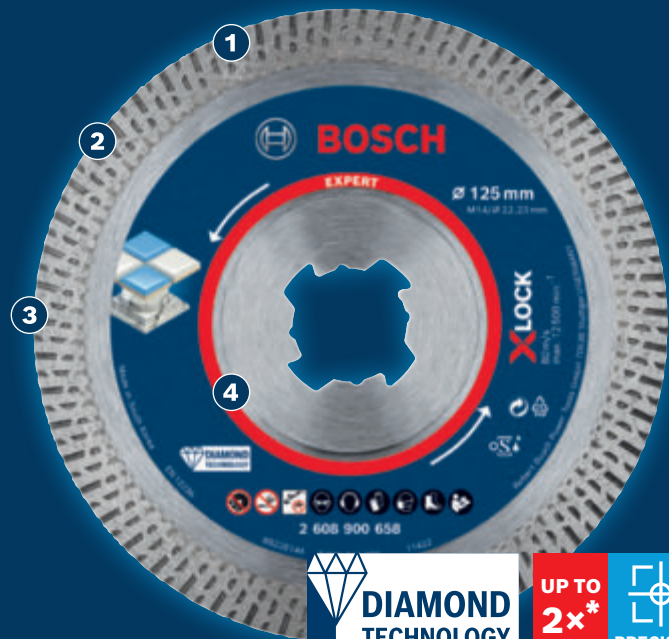

# HIGH PRECISION CUTTING HARD TILES

## EXPERT

- 1 Clean, high quality cutting with Bosch Diamond Technology
- 2 Chip-free cut with a purpose-designed continuous rim
- 3 Reinforced centre reduces vibration for cleaner cut
- 4 Efficient thin blade cuts smoothly and stays cool

 **DIAMOND  
TECHNOLOGY**

**UP TO  
2x\***

 **PRECISION**

\* vs. Bosch 2607019473

Video

**BOSCH**